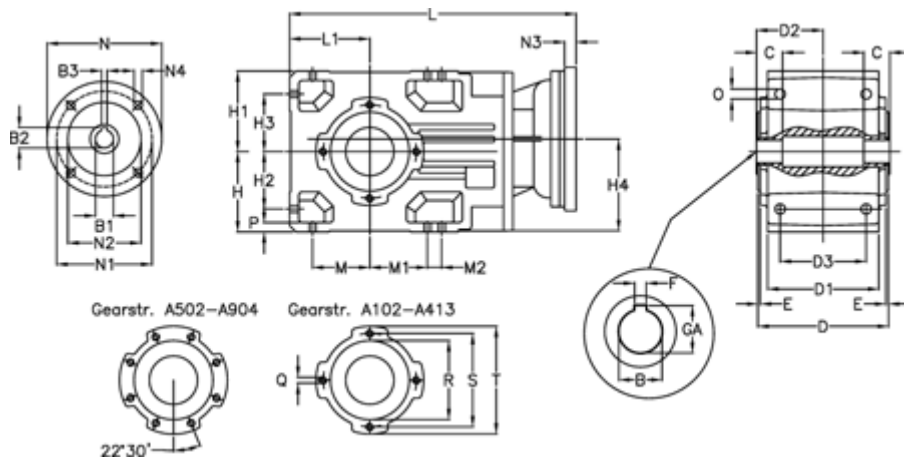

Article number: 296003533933220

Description: Bevel helical gearbox  
A353UH40-339,3-P63B5

## Measures

B = 40	D3 = 135	H3 = 73.0	N1 = 115	S = 130
B1 = 11	Description = A353 UH40-xx P63 B5	H4 = 114.0	N2 = 95	T = 150
B2 = 12.8	E = 3.5	L = 417.0	N3 = 4	
B3 = 4	F = 12	L1 = 100	N4 = M8x19	
C = 70	GA = 43.3	M = 73.0	O = 12.0	
D = 173	H = 100	M1 = 73.0	P = 11	
D1 = 166	H1 = 100	M2 = 11	Q = M10x17	
D2 = 88.5	H2 = 73.0	N = 140	R = 110	